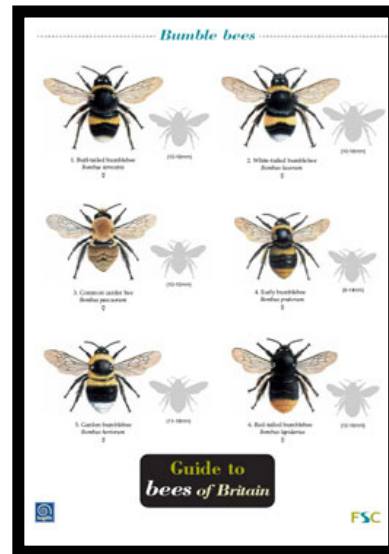

Anglian Lepidopterist Supplies

Specialising in
moth traps and
related equipment

GT08 Bee Log Set

- Pollinating Bee Log
- FSC Guide to Bees of Britain

This Pollinating Bee Log is the natural home for Mason Bees and other Solitary Bees as well as a variety of overwintering insects. Vital for pollinating fruit, vegetables, herbs and flowers, these bees are non swarming and non aggressive and are safe with children and pets. The Log is designed to give good insulation (does not require moving inside in winter) and is filled with natural nesting tubes for the bees.

SITING - The Log can be hung on a wall or from trees, pergolas or pole systems with the special strengthened seagrass hanging ropes. Position in a warm place near nectar sources to catch the morning sun. Ideally 3ft to 7ft high (up to 3 mtrs). PLEASE NOTE THE HANGING ROPE MATERIAL MAY VARY

DIMMENSIONS 160x160x160 - 1.5KG